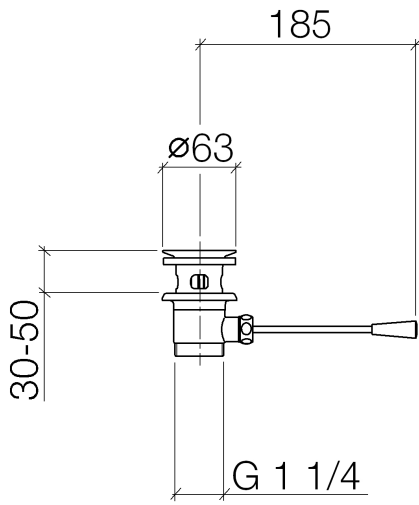

**Basin Waste 1 1/4" - Brushed Platinum**

IMO

10 300 970

- length of knee lever 185 mm
- Only suitable for basins with an overflow.

Fits: IMO, LULU, MADISON, MEM, TARA, CL.1, LISSÉ, VAIA, META, CYO

	Brushed Platinum	10 300 970-06
	Chrome	10 300 970-00
	Platinum	10 300 970-08
	Durabress (23kt Gold)	10 300 970-09
	Dark Chrome	10 300 970-19
	Light Gold	10 300 970-26
	Brushed Light Gold	10 300 970-27
	Brushed Durabress (23kt Gold)	10 300 970-28
	Matte Black	10 300 970-33
	Brushed Bronze	10 300 970-42
	Brushed Champagne (22kt Gold)	10 300 970-46
	Champagne (22kt Gold)	10 300 970-47
	Brushed Chrome	10 300 970-93
	Brushed Dark Platinum	10 300 970-99

10 300 970

10 300 970

Parts for other finishes can be found here: [Chrome](#)

### Spare parts list

No.	Item Number	Name	Quantity used	Delivery time
1	90 11 01 026 00-06	cup	1	10
2	04 31 20 016 00-06	plug	1	10
3	04 28 10 026 00 90	accessories	1	2
4	09 14 03 025 90	seal	1	2
5	09 11 01 023-06	cup	1	10
6	09 14 05 040 90	seal	1	2
7	09 31 09 055-06	pull-rod	1	60
8	09 30 11 049 90	disc	1	2
9	09 23 30 003-06	nut	1	60
10	09 20 01 040-06	handle	1	60