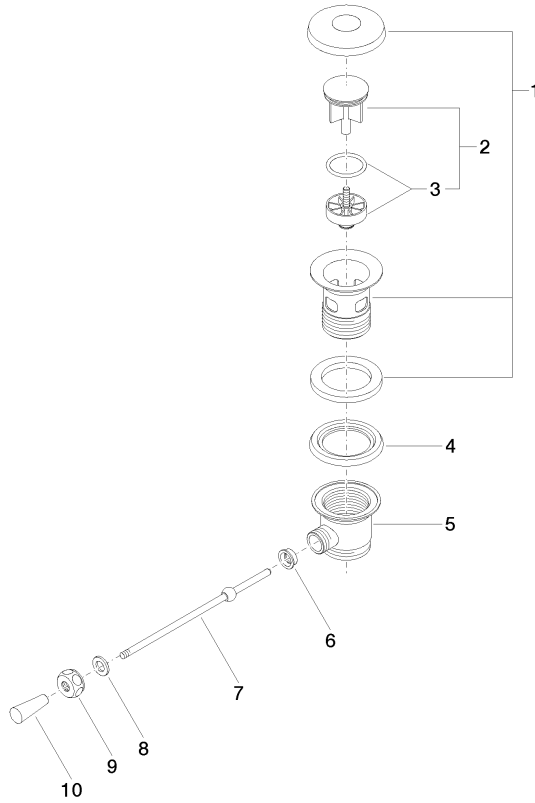

**Basin Waste 1 1/4" - Brushed Platinum**

IMO

10 300 970

- length of knee lever 185 mm
- Only suitable for basins with an overflow.

Fits: IMO, LULU, MADISON, MEM, TARA, CL.1, LISSÉ, VAIA, META, CYO

	Brushed Platinum	10 300 970-06
	Chrome	10 300 970-00
	Platinum	10 300 970-08
	Durabress (23kt Gold)	10 300 970-09
	Dark Chrome	10 300 970-19
	Light Gold	10 300 970-26
	Brushed Light Gold	10 300 970-27
	Brushed Durabress (23kt Gold)	10 300 970-28
	Matte Black	10 300 970-33
	Brushed Bronze	10 300 970-42
	Brushed Champagne (22kt Gold)	10 300 970-46
	Champagne (22kt Gold)	10 300 970-47
	Brushed Chrome	10 300 970-93
	Brushed Dark Platinum	10 300 970-99

10 300 970

10 300 970

Parts for other finishes can be found here: [Chrome](#)

### Spare parts list

No.	Item Number	Name	Quantity used	Delivery time
1	90 11 01 026 00-06	cup	1	10
2	04 31 20 016 00-06	plug	1	10
3	04 28 10 026 00 90	accessories	1	2
4	09 14 03 025 90	seal	1	2
5	09 11 01 023-06	cup	1	10
6	09 14 05 040 90	seal	1	2
7	09 31 09 055-06	pull-rod	1	60
8	09 30 11 049 90	disc	1	2
9	09 23 30 003-06	nut	1	60
10	09 20 01 040-06	handle	1	60